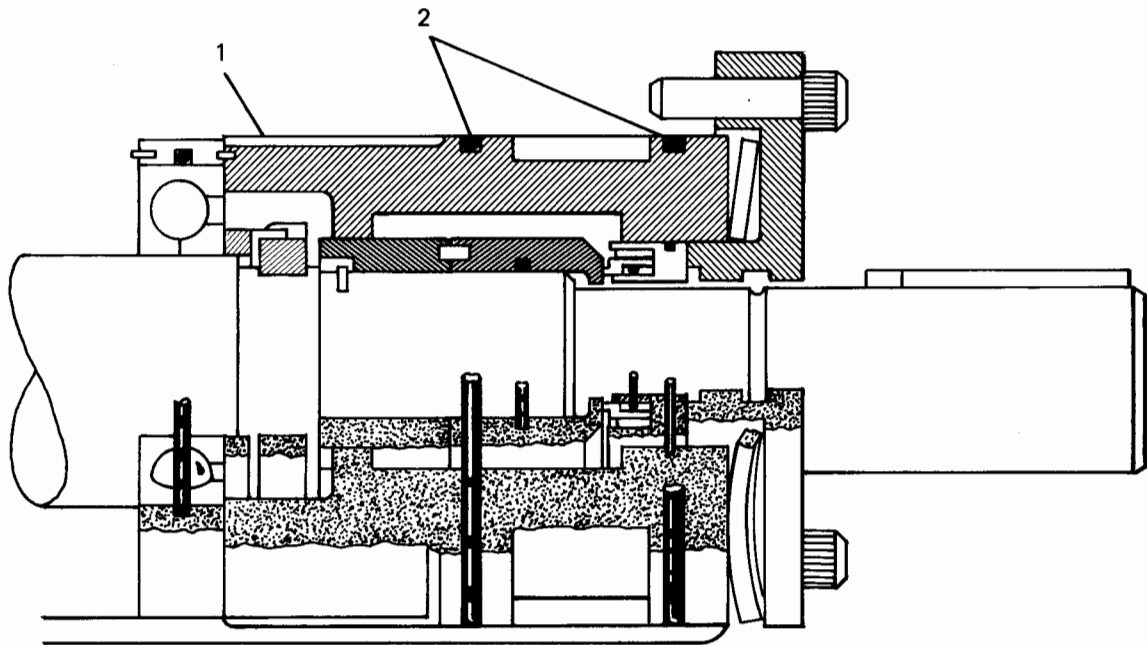

**IMPORTANT**

The renewal parts numbers listed for the rotary screw compressor are for the shaft seal replacement and the SV potentiometer replacement.

**COMPRESSOR EXCHANGE PROGRAM**

If there are other service problems with the compressor, other than those stated under IMPORTANT, a compressor exchange program is available through the local YORK District Service Office. Please contact to arrange for a compressor replacement.

MODEL	PART NO.
S0	015-02350-000
S1	015-02352-000
S2	015-02354-000
S3	015-02356-000
S4	015-02372-000
S5	015-02373-000

**FIG. 1 — ROTARY SCREW COMPRESSOR**

ITEM	DESCRIPTION	FIG. NO.	QUAN. PER UNIT	PART NO.	LOCATION OF PARTS
1	Shaft Seal Kit				SHAFT SEAL PARTS
	S0 & S1 Compressor 2" 8B1	2	1	029-20957-001	
	S2 & S3 Compressor 2-1/2" 8B1	2	1	029-20957-002	
S4 & S5 Compressor	2	1	029-20957-003		
2	O-Ring*				
	S0 & S1 Compressor, 2-246	2	2	015-02352-008	
	S2 & S3 Compressor, 2-253	2	2	015-02354-008	
	S4 & S5 Compressor, 2-363	2	1	015-02372-008	

\* O-Rings are included in Shaft Seal Kit, Item 1.

FIG. 2 – SHAFT SEAL ASSEMBLY

ITEM	DESCRIPTION	FIG. NO.	QUAN. PER UNIT	PART NO.	LOCATION OF PARTS
1	Pot Holder *	3	1	015-02352-014	SV POT PARTS
2	Tubing Support *	3	4	015-02352-015	
3	Gasket *	3	1	015-02359-011	
4	Potentiometer - Bourns *	3	1	015-02352-018	
5	Flexible Coupling	3	1	015-02359-014	
6	Cover Box	3	1	015-02359-015	
7	Socket Hd. Capscrew (M5 x 0.8) x 60 mm lg.	3	4	015-02359-016	
8	Socket Hd. Capscrew (M6 x 1.0) x 16 mm lg.	3	4	015-02359-017	
9	Lockwasher 6 mm	3	4	015-02359-018	
10	Lockwasher 5 mm	3	4	015-02352-017	